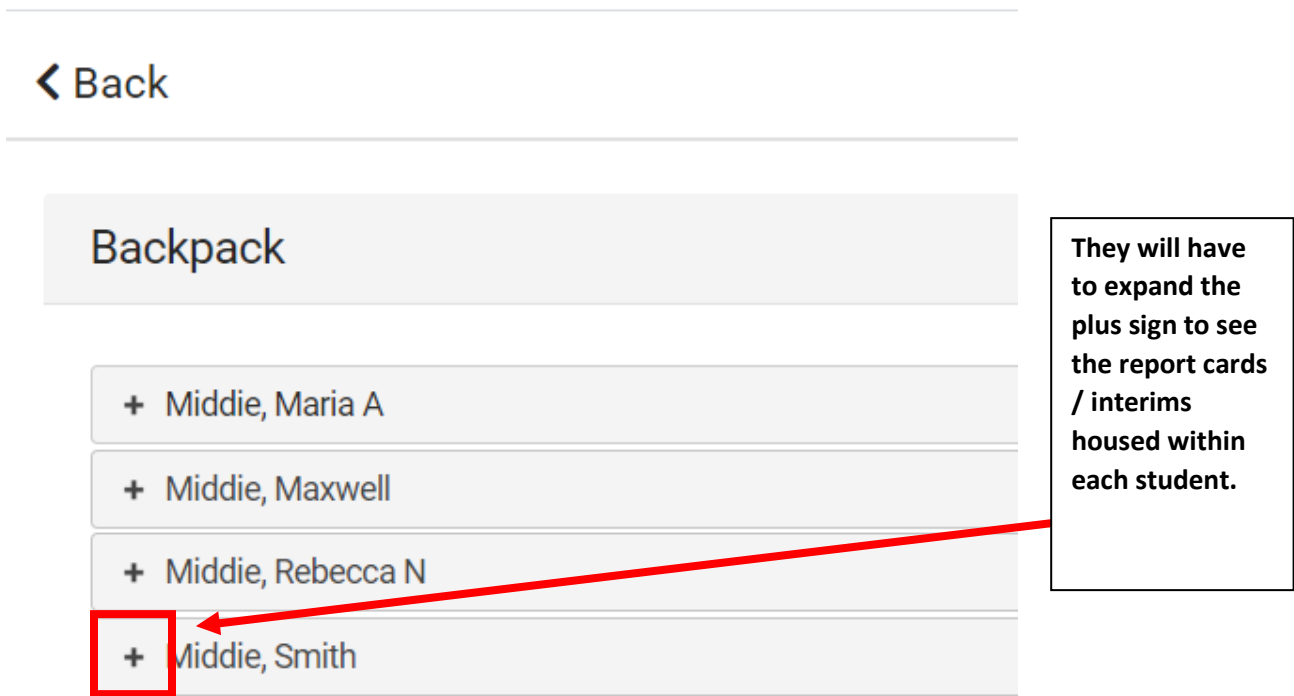

# Backpack through Infinite Campus

Parents are now able to view the PDF of their students Report Card within the Parent Portal Application. Please see steps below on how to view this.

Step 1: When they log in they have options on the left hand side, they must select "More".

Step 2: After selecting “more” they will see more options, for the purposes of reviewing report cards, they would select “backpack”.

Step 3: When they select “Backpack”, it will open a new tab and bring them to this view (see below)