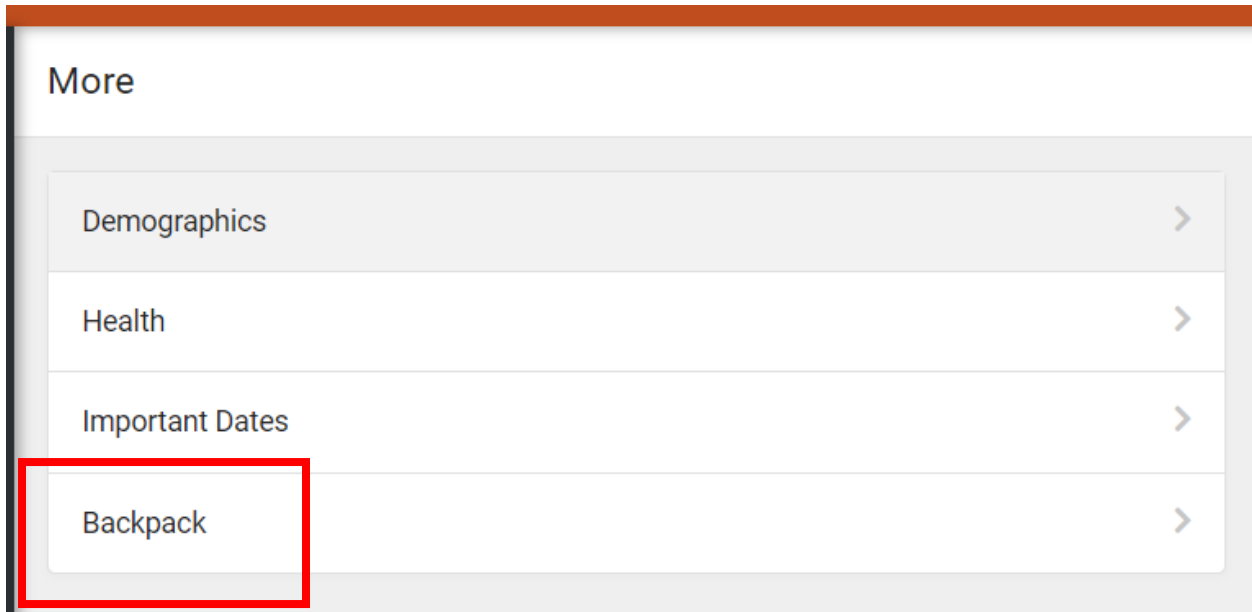

# Backpack through Infinite Campus

Parents are now able to view the PDF of their students Report Card within the Parent Portal Application. Please see steps below on how to view this.

Step 1: When they log in they have options on the left hand side, they must select "More".

Step 2: After selecting “more” they will see more options, for the purposes of reviewing report cards, they would select “backpack”.

Step 3: When they select “Backpack”, it will open a new tab and bring them to this view (see below)