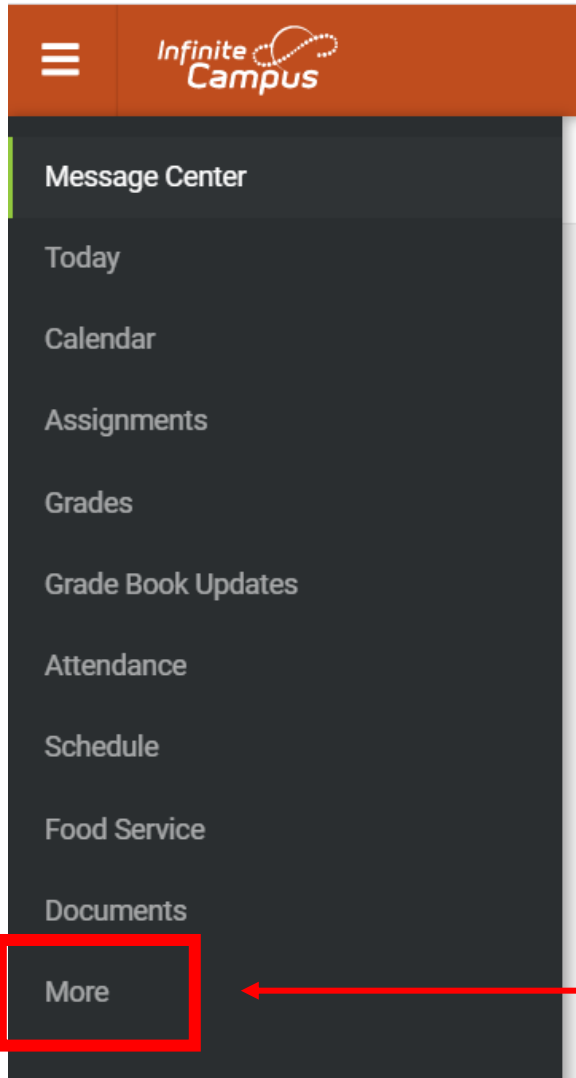

# Backpack through Infinite Campus

Parents are now able to view the PDF of their students Report Card within the Parent Portal Application. Please see steps below on how to view this.

Step 1: When they log in they have options on the left hand side, they must select "More".

Step 2: After selecting “more” they will see more options, for the purposes of reviewing report cards, they would select “backpack”.

Step 3: When they select “Backpack”, it will open a new tab and bring them to this view (see below)